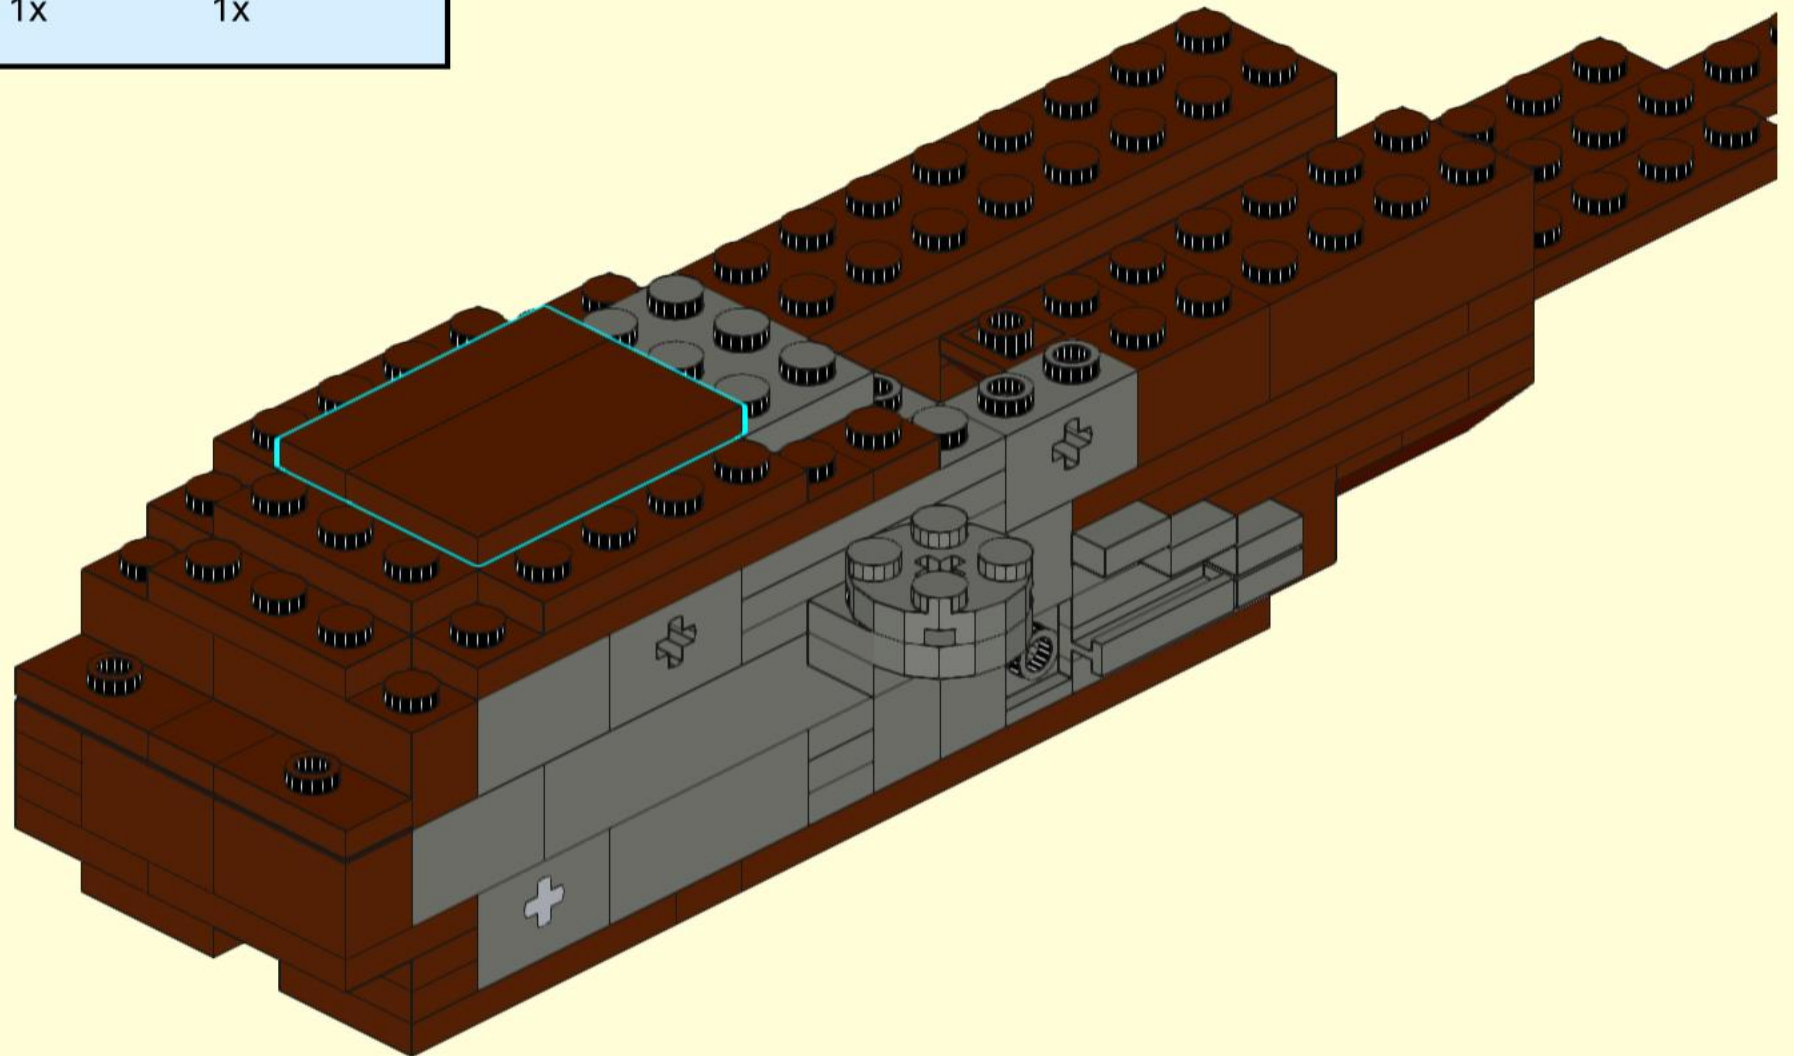

41

42

43

44

45

46

2x 2x 1x

This inset box shows the parts list for step 46. It contains three items: a 1x2 dark brown Technic brick with two holes (labeled '2x'), a 2x2 dark brown Technic brick with four holes (labeled '2x'), and a 3x3 dark brown Technic brick with nine holes (labeled '1x').