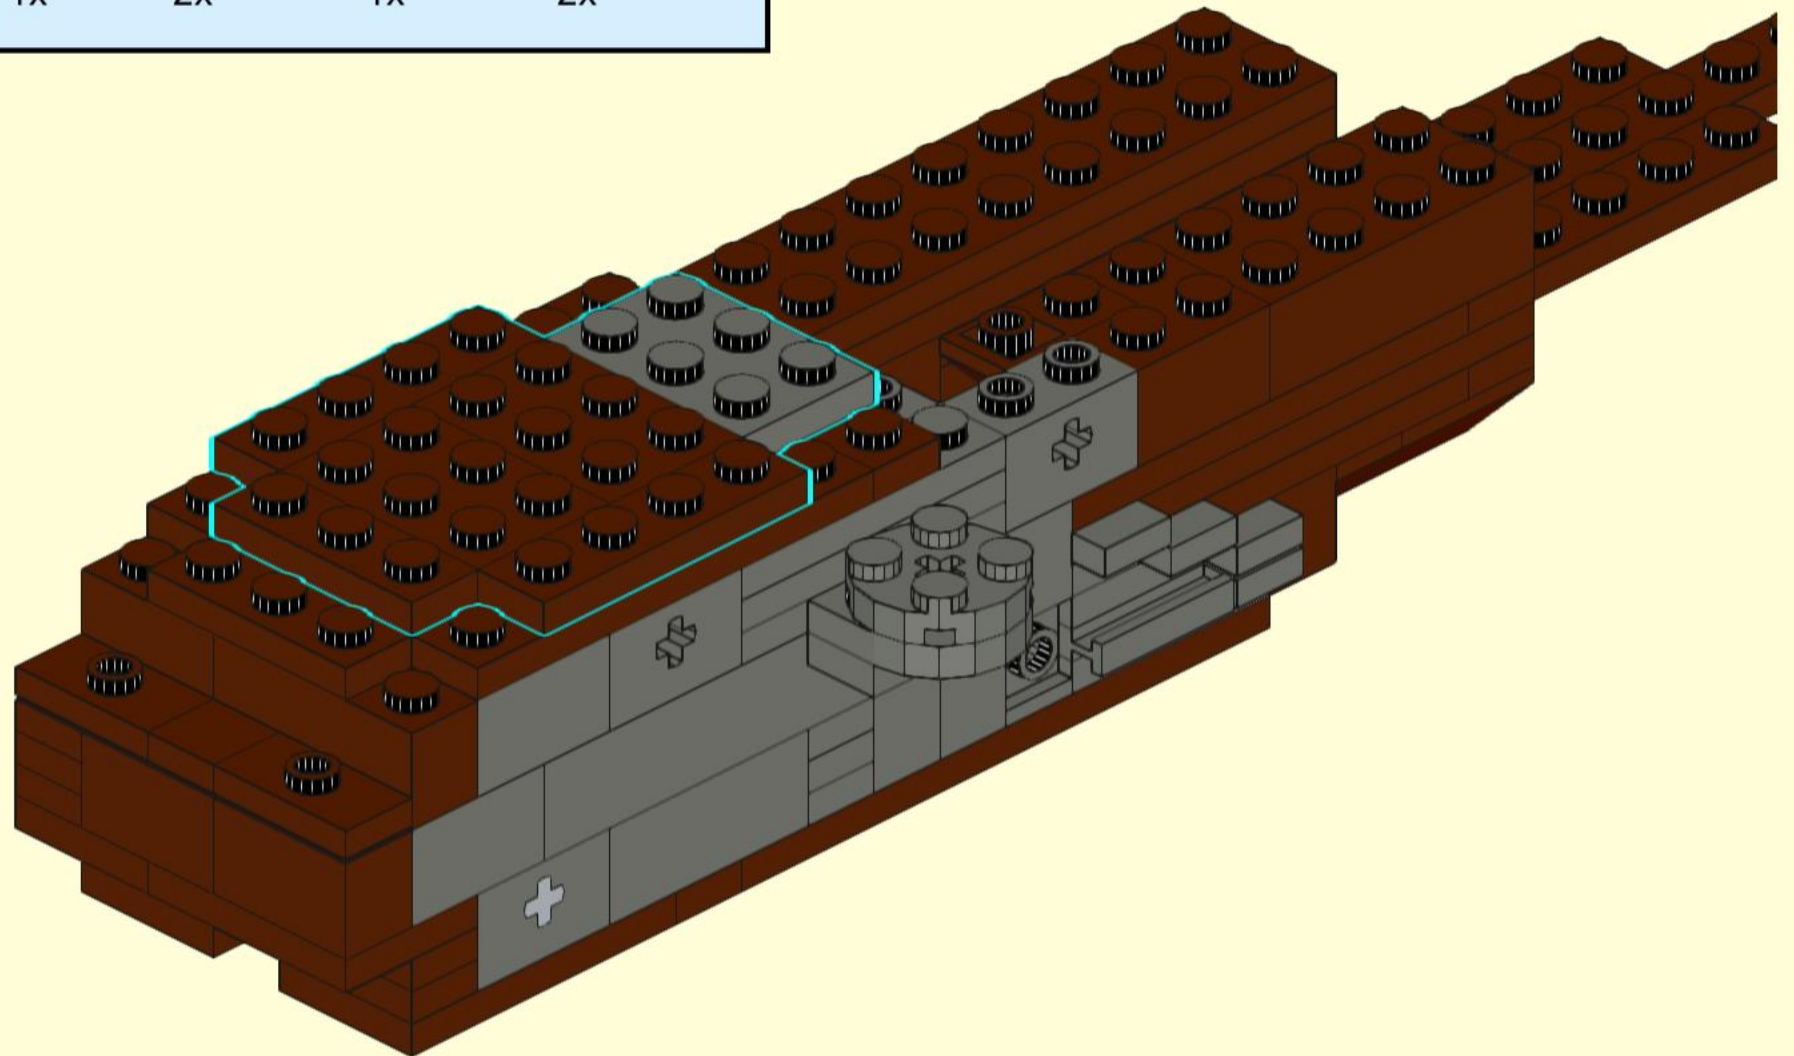

41

42

43

44

45

46

2x 2x 1x

This inset box shows the parts list for step 46. It contains three items: a 1x2 dark brown Technic brick with two holes (labeled '2x'), a 2x2 dark brown Technic brick with four holes (labeled '2x'), and a 3x3 dark brown Technic brick with nine holes (labeled '1x').