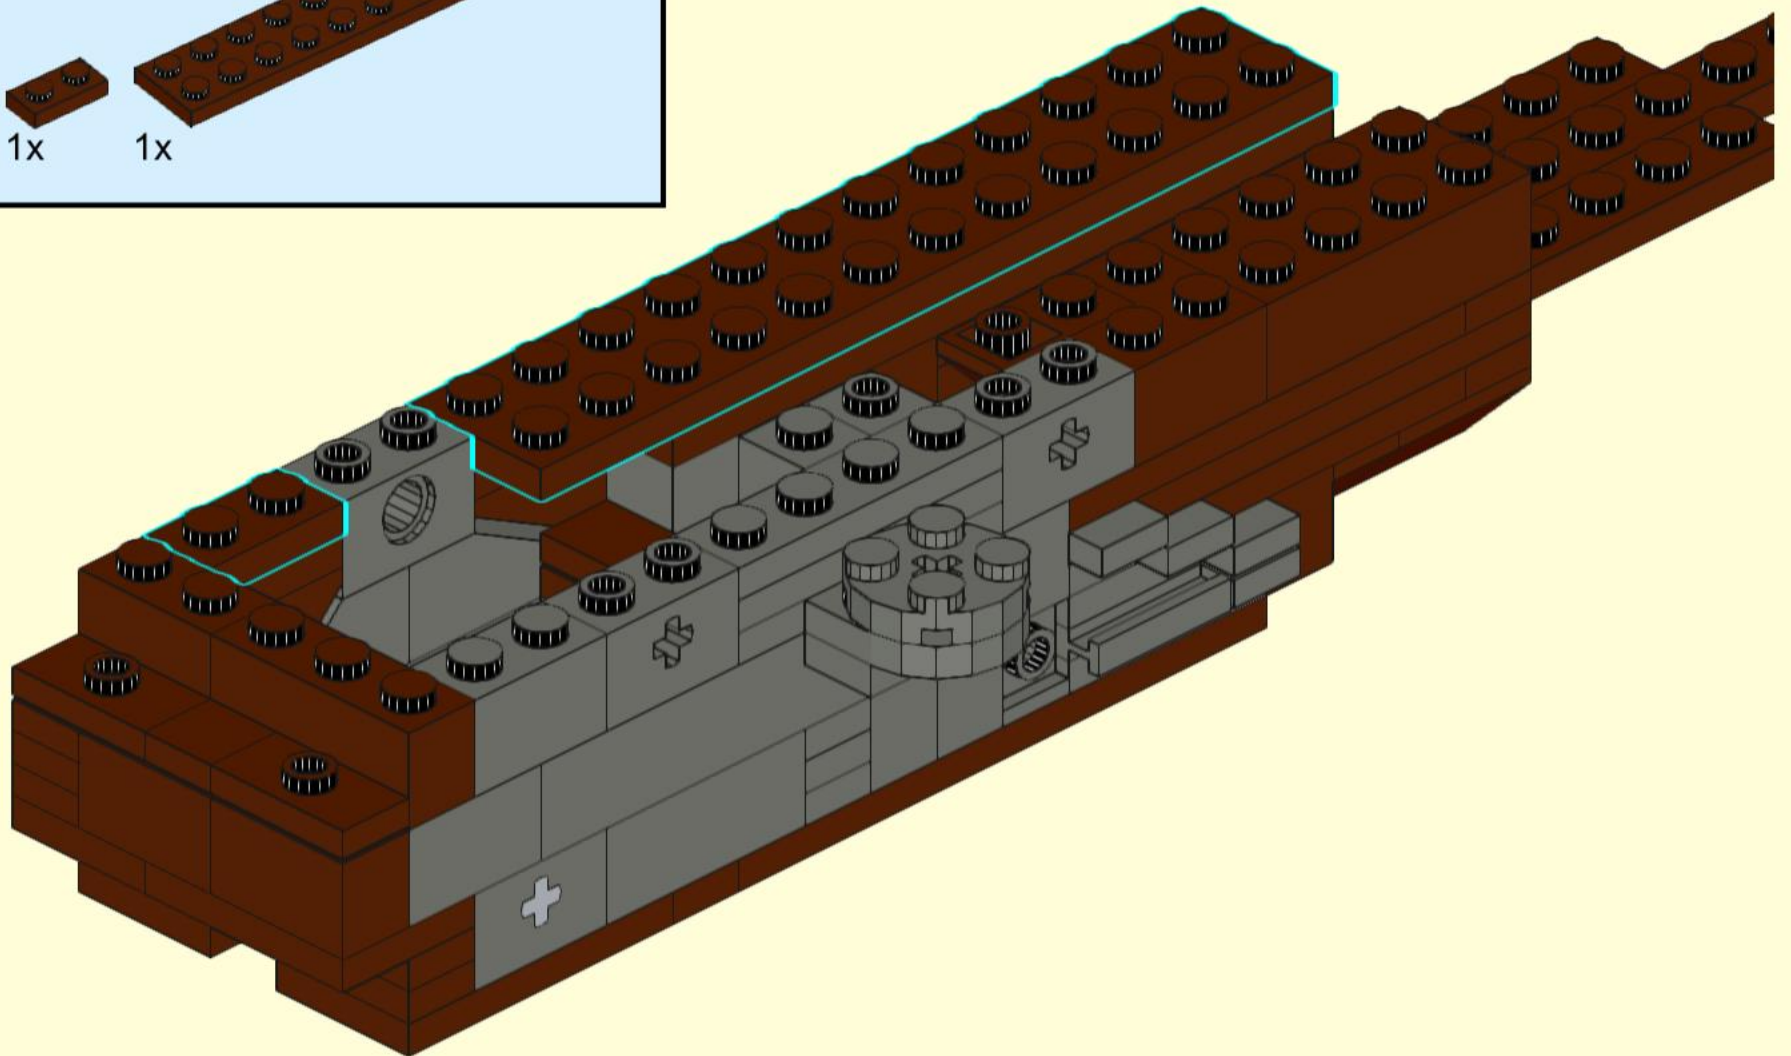

41

42

43

44

45

46

2x 2x 1x

This inset box shows the parts list for step 46. It contains three items: a 1x2 dark brown Technic brick with two holes (labeled '2x'), a 2x2 dark brown Technic brick with four holes (labeled '2x'), and a 3x3 dark brown Technic brick with nine holes (labeled '1x').