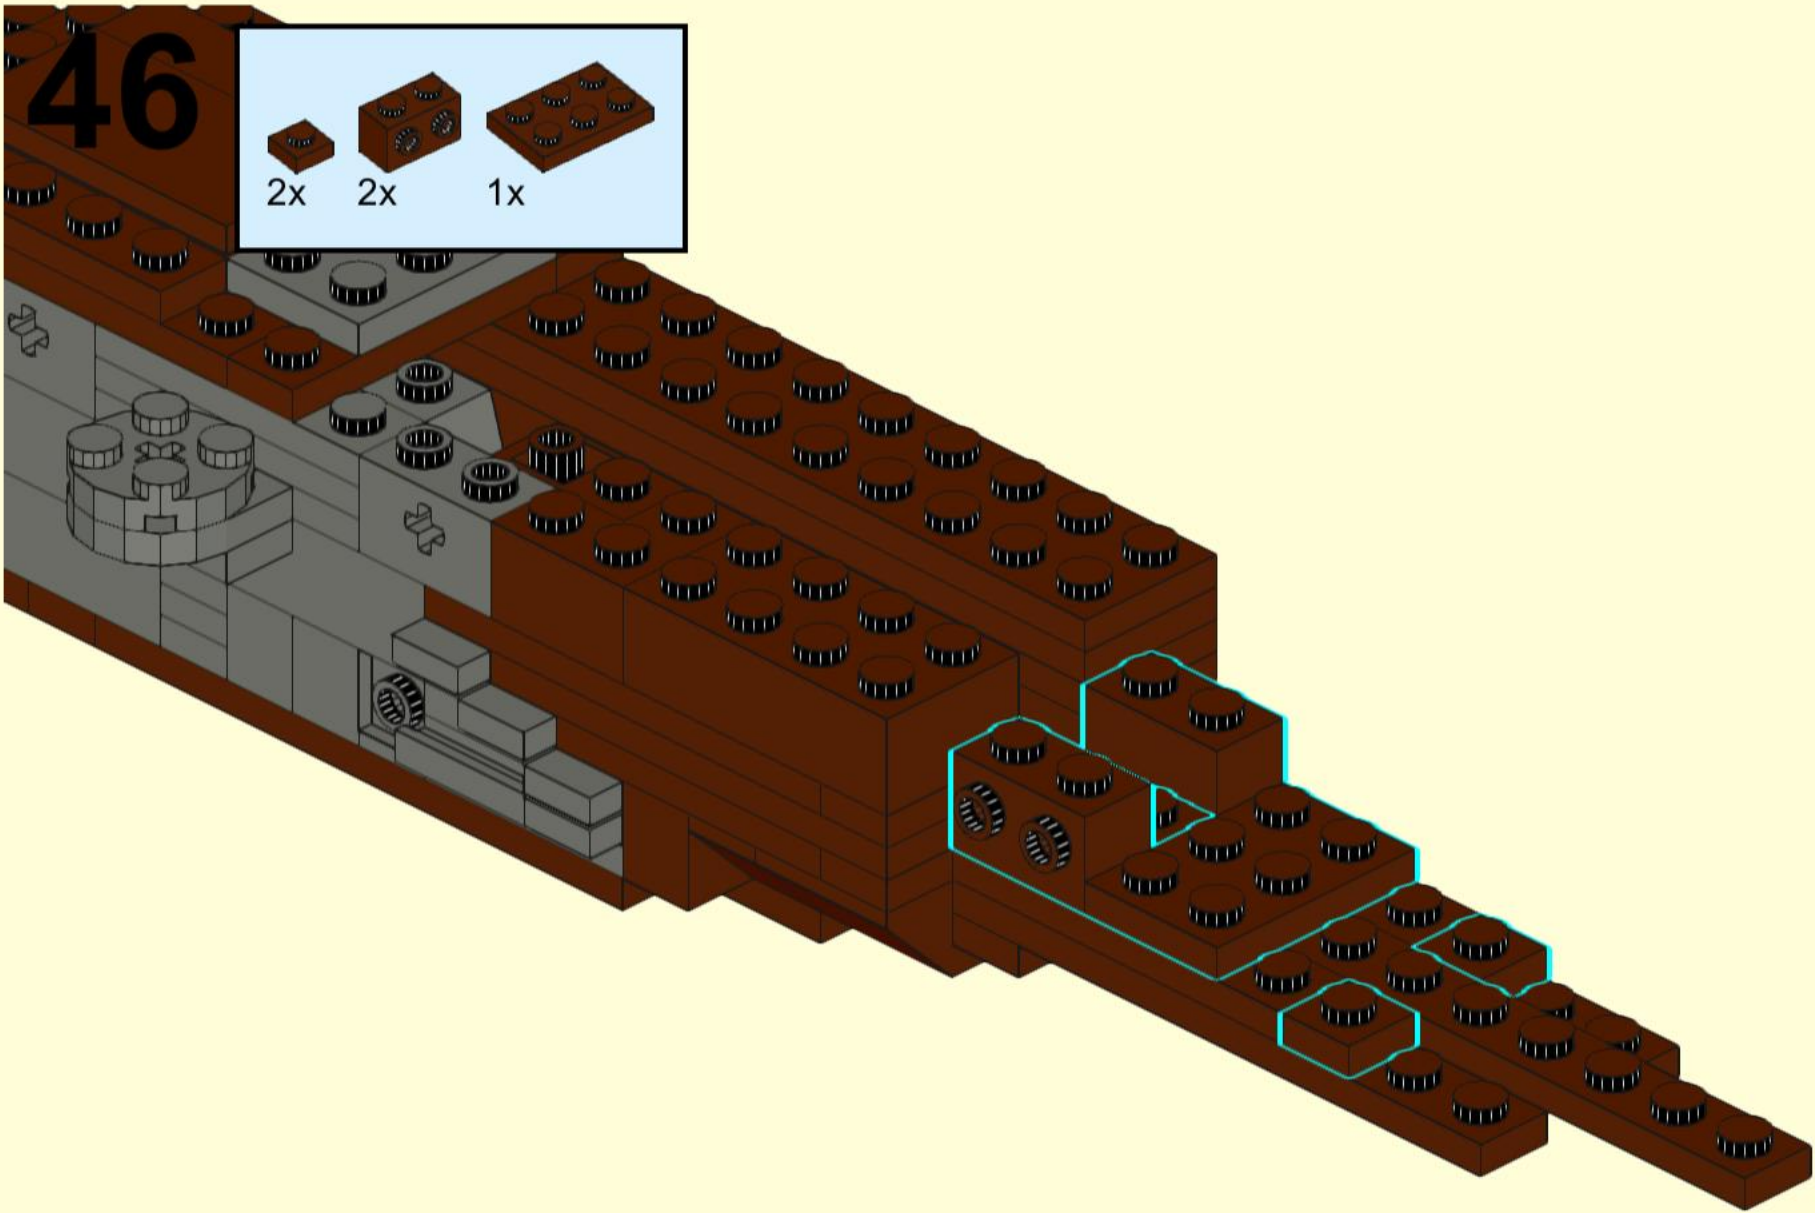

41

42

43

44

45

46

2x 2x 1x

This inset box shows the parts list for step 46. It contains three items: a 1x2 dark brown Technic brick with two holes (labeled '2x'), a 2x2 dark brown Technic brick with four holes (labeled '2x'), and a 3x3 dark brown Technic brick with nine holes (labeled '1x').